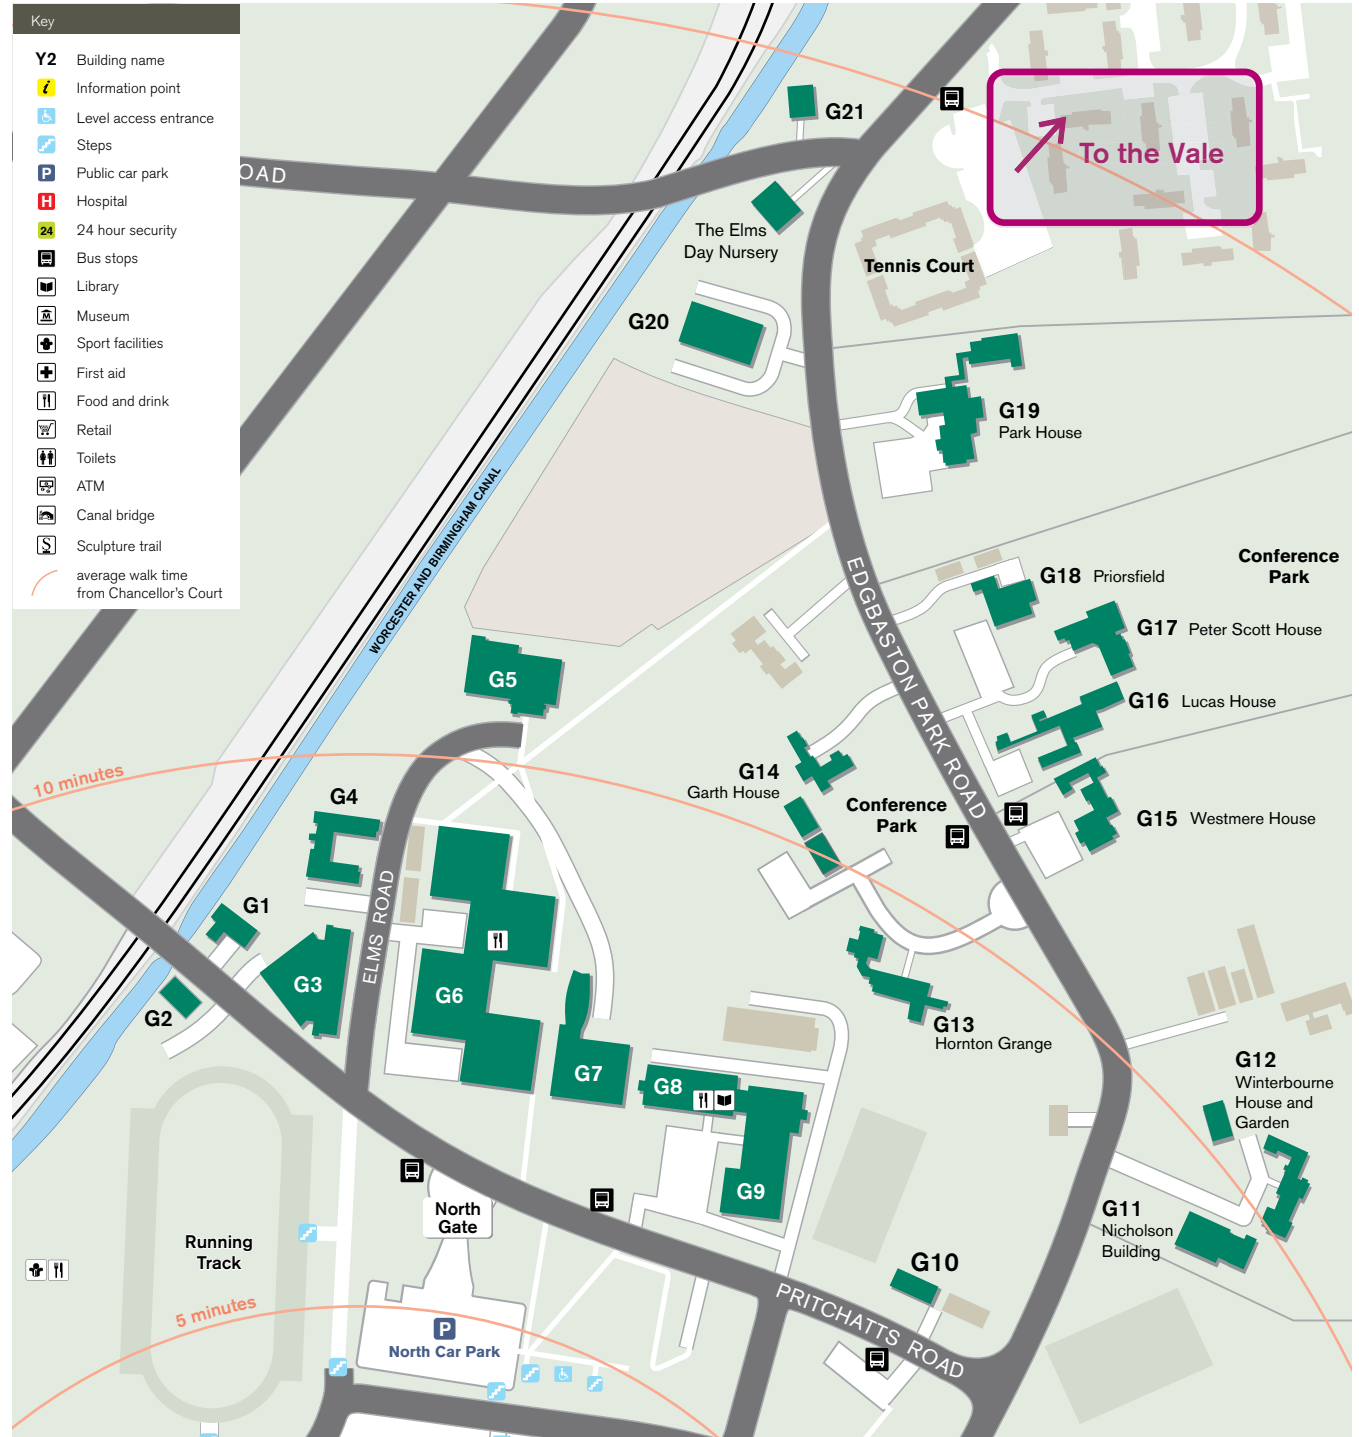

### Red Zone

- R1 Law Building
- R2 Frankland Building
- R3 Hills Building
- R4 Aston Webb – A Block, Earth Sciences
- R5 Aston Webb – B Block
- R6 Aston Webb – Great Hall
- R7 Aston Webb – C Block
- R8 Physics West
- R9 Nuffield
- R10 Physics East
- R11 Medical Physics
- R12 Bramall Music Building
- R13 Poynting Building
- R14 Barber Institute of Fine Arts
- R15 Watson Building
- R16 Arts Building
- R17 Ashley Building
- R18 Strathcona Building
- R19 Education Building
- R20 J G Smith Building
- R21 Muirhead Tower
- R22 Main Library
- R23 University Centre
- R24 Staff House
- R25 Munrow Sports Centre
- R26 Geography
- R27 Biosciences Building
- R28 Learning Centre and Primary Care

## Orange Zone

- O1** The Guild of Students
- O2** St Francis Hall
- O3** University House
- O4** Elm House

# Edgbaston Campus Map