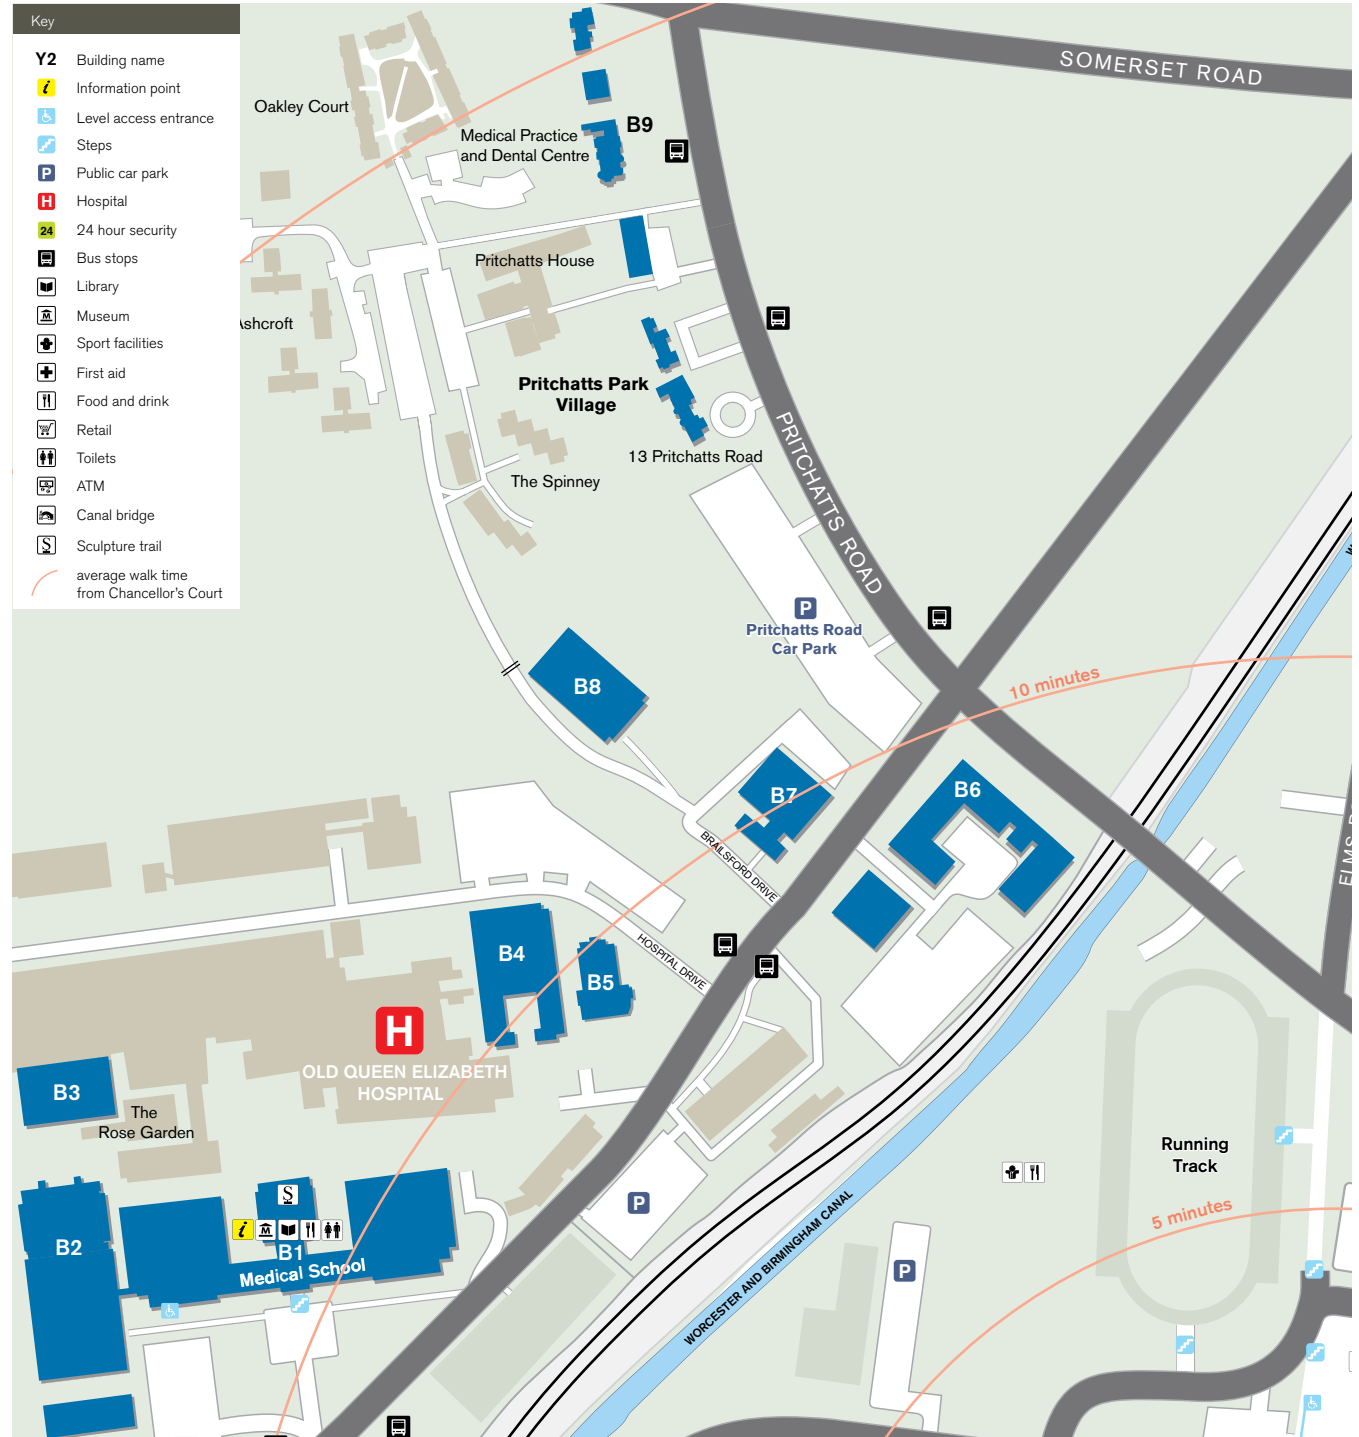

### Red Zone

- R1 Law Building
- R2 Frankland Building
- R3 Hills Building
- R4 Aston Webb – A Block, Earth Sciences
- R5 Aston Webb – B Block
- R6 Aston Webb – Great Hall
- R7 Aston Webb – C Block
- R8 Physics West
- R9 Nuffield
- R10 Physics East
- R11 Medical Physics
- R12 Bramall Music Building
- R13 Poynting Building
- R14 Barber Institute of Fine Arts
- R15 Watson Building
- R16 Arts Building
- R17 Ashley Building
- R18 Strathcona Building
- R19 Education Building
- R20 J G Smith Building
- R21 Muirhead Tower
- R22 Main Library
- R23 University Centre
- R24 Staff House
- R25 Munrow Sports Centre
- R26 Geography
- R27 Biosciences Building
- R28 Learning Centre and Primary Care

# Edgbaston Campus Map

### Blue Zone

- B1** Medical School
- B2** Institute of Biomedical Research including IBR West
- B3** Wellcome Clinical Research Facility (1st floor)
- B4** Robert Aitken Institute for Clinical Research
- B5** CRUK Institute for Cancer Studies and Denis Howell Building
- B6** Research Park
- B7** 90 Vincent Drive
- B8** Henry Wellcome Building for Biomolecular NMR Spectroscopy
- B9** Medical Practice and Dental Centre