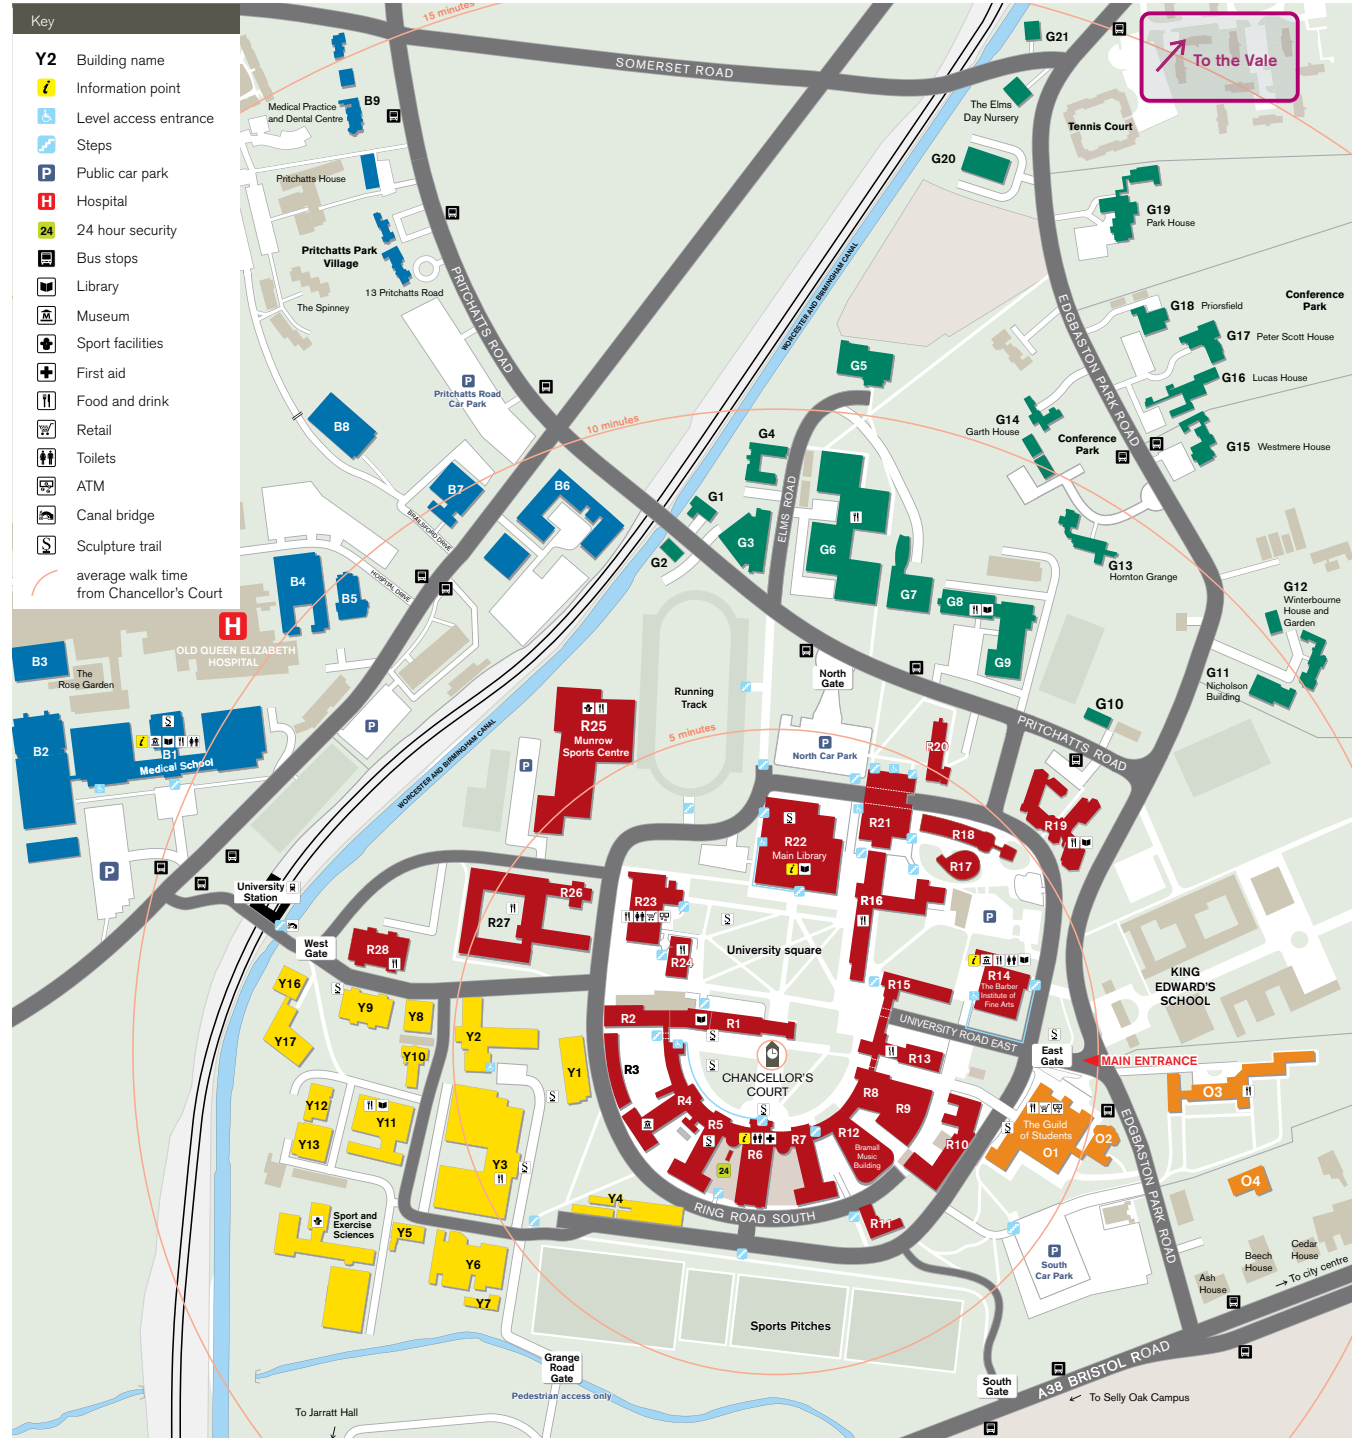

Orange Zone

- O1 The Guild of Students
- O2 St Francis Hall
- O3 University House
- O4 Elm House

Green Zone

- G1 32 Pritchatts Road
- G2 31 Pritchatts Road
- G3 European Research Institute
- G4 3 Elms Road
- G5 Computer Centre
- G6 Metallurgy and Materials
- G7 IRC Net Shape Laboratory
- G8 Gisbert Kapp Building
- G9 52 Pritchatts Road
- G10 54 Pritchatts Road
- G11 Nicholson Building
- G12 Winterbourne House and Garden
- G15 Westmere
- G18 Priorsfield
- G19 Park House
- G20 Elms Plant
- G21 Park Grange
- G22 Elms Day Nursery
- **Green Zone Conference Park**
- G13 Hornton Grange
- G14 Garth House
- G16 Lucas House
- G17 Peter Scott House

Blue Zone

- B1 Medical School
- B2 Institute of Biomedical Research including IBR West
- B3 Wellcome Clinical Research Facility (1st floor)
- B4 Robert Aitken Institute for Clinical Research
- B5 CRUK Institute for Cancer Studies and Denis Howell Building
- B6 Research Park
- B7 90 Vincent Drive
- B8 Henry Wellcome Building for Biomolecular NMR Spectroscopy
- B9 Medical Practice and Dental Centre

Yellow Zone

- Y1 Old Gymnasium
- Y2 Haworth Building
- Y3 Mechanical and Civil Engineering Building
- Y4 Terrace Huts
- Y5 Estates West
- Y6 Maintenance Building
- Y7 Grounds and Gardens
- Y8 Chemistry West
- Y9 Computer Science
- Y10 Alta Bioscience
- Y11 Chemical Engineering
- Y12 Biochemical Engineering
- Y13 Chemical Engineering Workshop
- Y14 Sport and Exercise Sciences
- Y15 Civil Engineering Laboratories
- Y16 Occupational Health
- Y17 Public Health