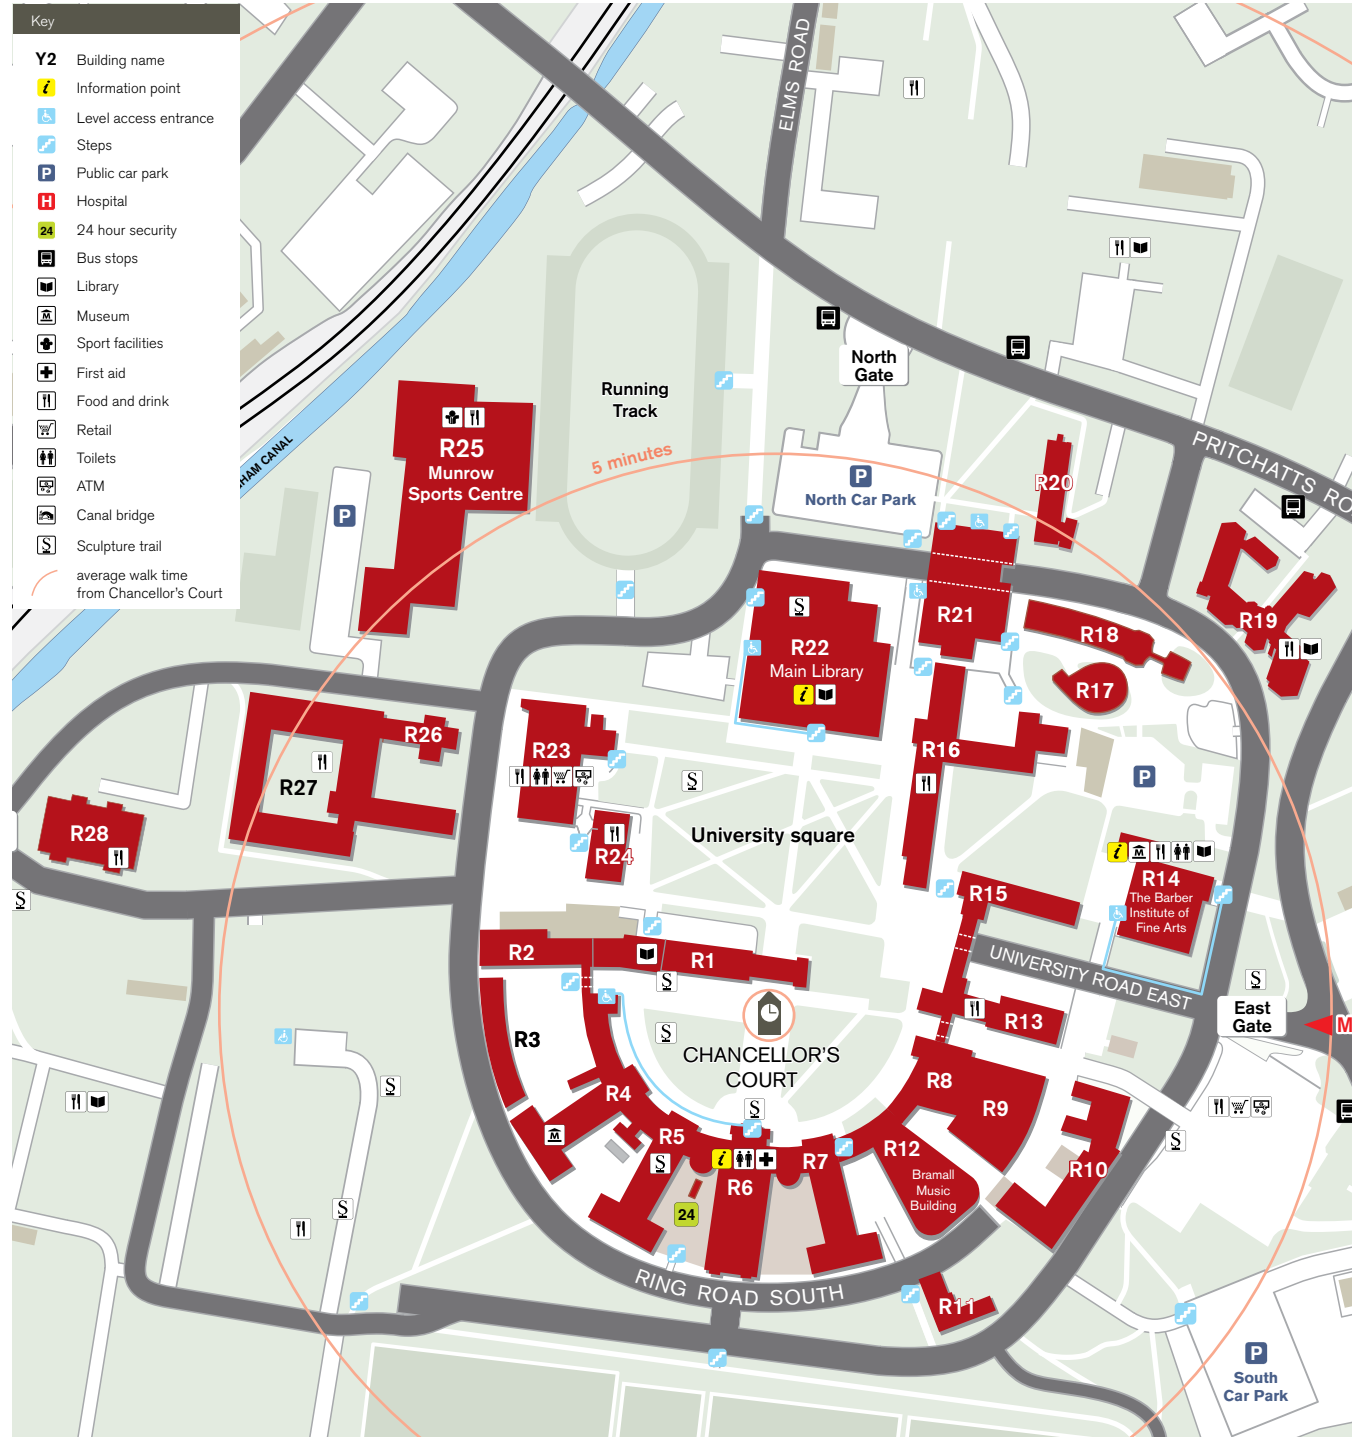

Edgbaston Campus Map

Index to buildings by zone

Red Zone

- R1 Law Building
- R2 Frankland Building
- R3 Hills Building
- R4 Aston Webb – A Block, Earth Sciences
- R5 Aston Webb – B Block
- R6 Aston Webb – Great Hall
- R7 Aston Webb – C Block
- R8 Physics West
- R9 Nuffield
- R10 Physics East
- R11 Medical Physics
- R12 Bramall Music Building
- R13 Poynting Building
- R14 Barber Institute of Fine Arts
- R15 Watson Building
- R16 Arts Building
- R17 Ashley Building
- R18 Strathcona Building
- R19 Education Building
- R20 J G Smith Building
- R21 Muirhead Tower
- R22 Main Library
- R23 University Centre
- R24 Staff House
- R25 Munrow Sports Centre
- R26 Geography
- R27 Biosciences Building
- R28 Learning Centre and Primary Care