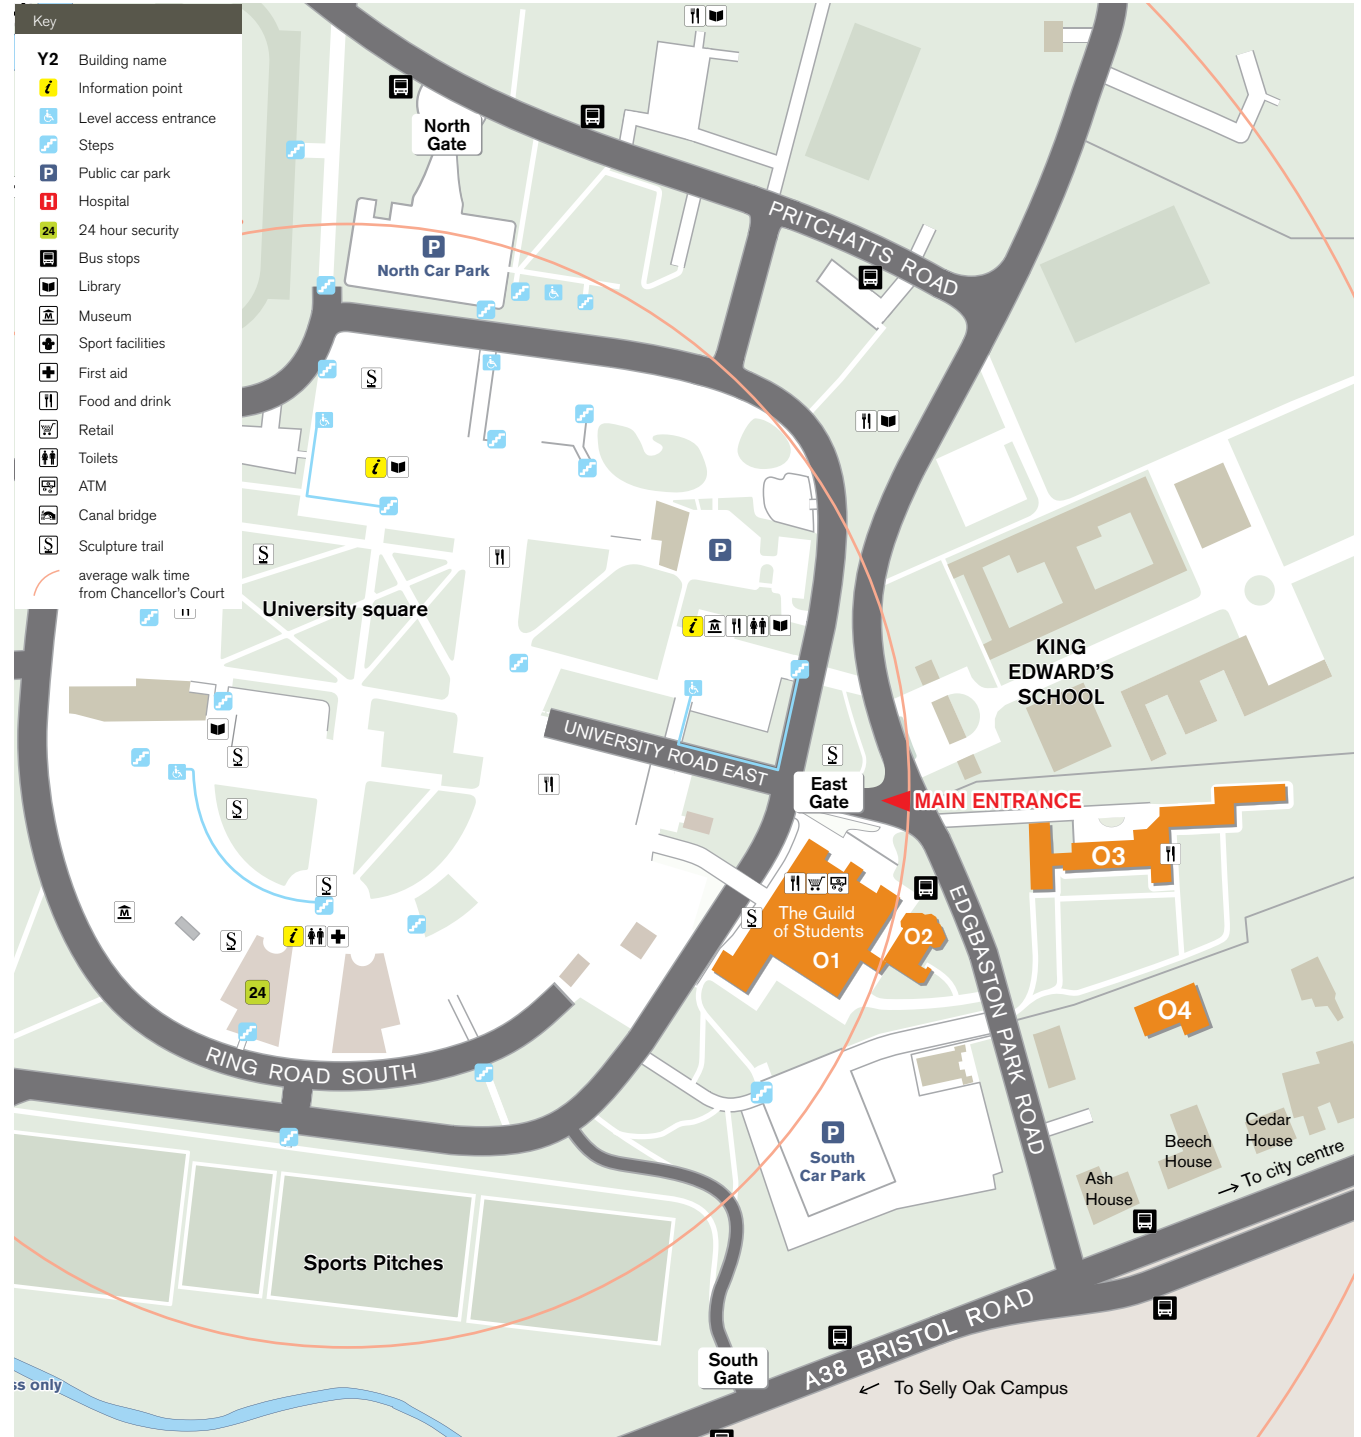

Edgbaston Campus Map

Index to buildings by zone

Orange Zone

- **O1** The Guild of Students
- **O2** St Francis Hall
- **O3** University House
- **O4** Elm House